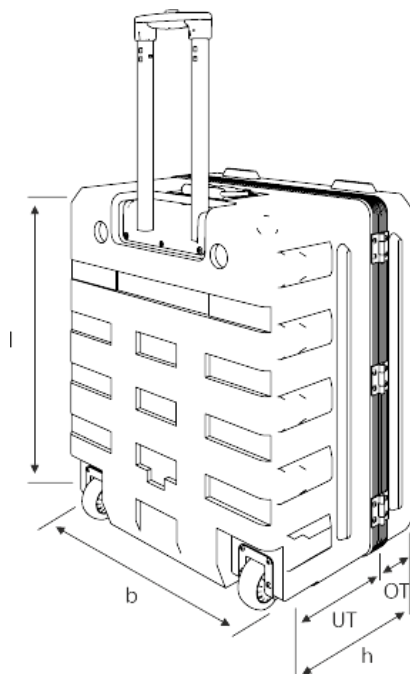

## Information

As a so-called system container, the box also has a stackability with other system containers of different sizes due to the special arrangement of a grid of stacking pins in the lid.

## Measurements

Interior (l x w x h (base + lid)) [mm]:  
670 x 670 x 335 (150 + 185)

Exterior (l x w x h (base + lid)) [mm]:  
735 x 720 x 425 (220 + 205)

Weight 10,6 kg